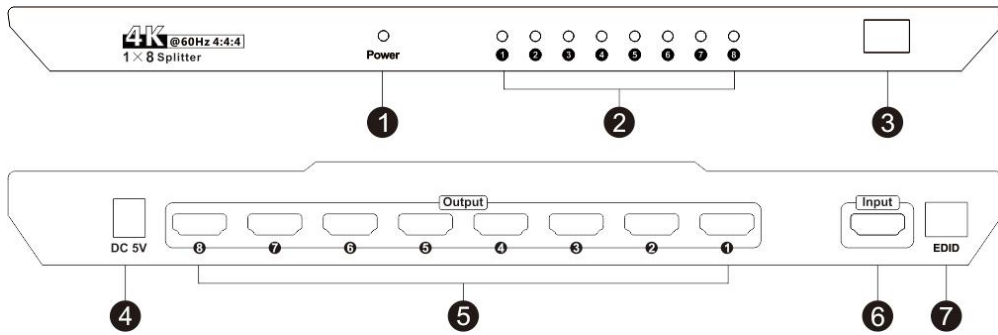

With smart EDID management, make it compatible with most of the HDMI displays and sources. Support pass through LPCM 7.1, Dolby®TrueHD, Dolby Digital® Plus, and DTS-HD® Master Audio™.

Application:

The HDMI splitter(HSP0108A2U) is apply to TV stores, exhibition hall, bars, KTV clubs, schools, hospitals, hotel lobbies, retail establishments and any other installations where Ultra HD AV content from an HDMI source needs to be displayed simultaneously on up to two Ultra HD displays.

Features:

- Distribute 1 Ultra HD A/V source to 8 Ultra HD displays
- Support the resolution up to Ultra HD 4K 60Hz 4:4:4
- Support up to 36 bit/pixel Deep Color
- Support 7 EDID modes
- All ports support CEC function (The connected HDMI devices also should support CEC)
- HDCP2.2 compliant

Packing List:

- 1 * 1x8 HDMI Splitter
- 1 * DC 5V 2A Power adapter
- 1 * Quick-Start Guide

Panel Description:

ID	Name	Description
1	Power status	LED indicator of power supply
2	Output connection status	LEDs will be lit if HDMI displays are connected to splitter
3	Power switch	Turn on or off power supply
4	DC 5V input	DC 5V power supply
5	HDMI output ports	Connect to HDMI display
6	HDMI input port	Connect to HDMI source devices
7	EDID mode switch	Select EDID mode

Connection Diagram:

Specification:

HSP0108A2U	1x8 HDMI Splitter	
Functionality:		
Smart EDID	Yes	
Technical:		
Max. Resolution	3840*2160@60Hz	
HDCP version	2.2	
Data rate	18 Gbps	
Input	1* HDMI Type A	
Output	8* HDMI Type A	
ESD protection	Human body model - ± 8 kV (Air-gap discharge)	
Mechanical		
Chasing material	Aluminum Alloy	
Power supply	DC 5V 2A	
Operating/storage temperature	0 to 70 degree/-40 to 85 degree	
Operating humidity	10 to 90% RH	
Product	Dimension	300 (L) x 118 (W) x 30 (H) mm
	Weight	506g
Item	Dimension	338 (L) x 166 (W) x 90 (H) mm
	Weight	916g
Carton	Dimension	490 (L) x 360 (W) x 360 (H) mm
	Quantity	10pcs
	Total Weight	10.01kg