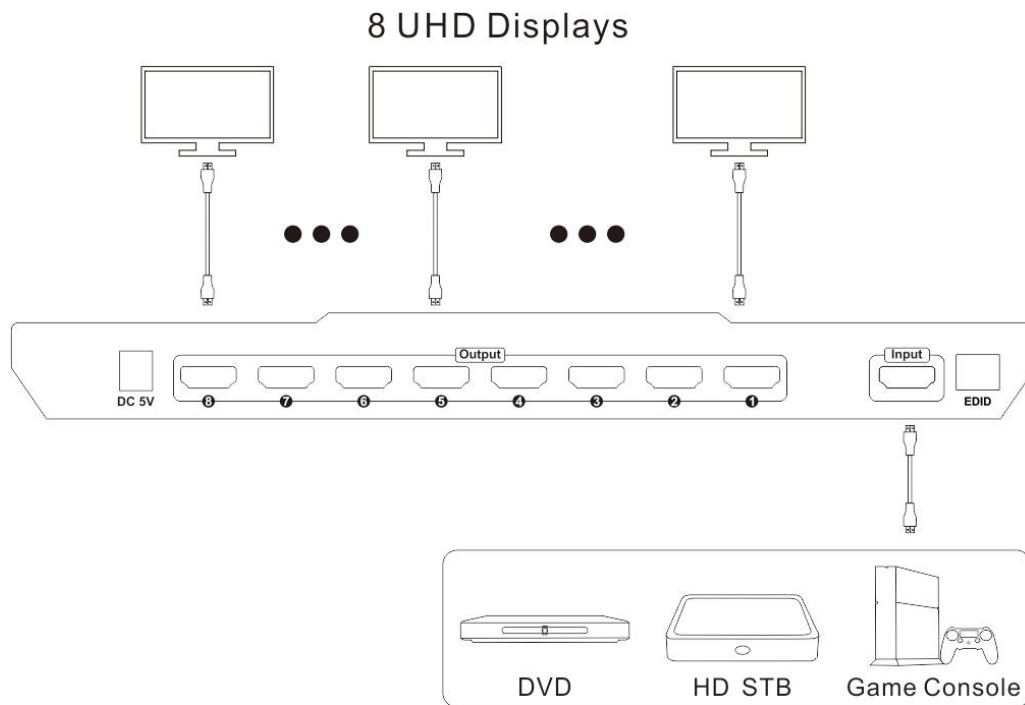

With smart EDID management, make it compatible with most of the HDMI displays and sources. Support pass through LPCM 7.1, Dolby®TrueHD, Dolby Digital® Plus, and DTS-HD® Master Audio™.

Application:

The HDMI splitter(HSP0108A2U) is apply to TV stores, exhibition hall, bars, KTV clubs, schools, hospitals, hotel lobbies, retail establishments and any other installations where Ultra HD AV content from an HDMI source needs to be displayed simultaneously on up to two Ultra HD displays.

Features:

- Distribute 1 Ultra HD A/V source to 8 Ultra HD displays
- Support the resolution up to Ultra HD 4K 60Hz 4:4:4
- Support up to 36 bit/pixel Deep Color
- Support 7 EDID modes
- All ports support CEC function (The connected HDMI devices also should support CEC)
- HDCP2.2 compliant

Packing List:

- 1 * 1x8 HDMI Splitter
- 1 * DC 5V 2A Power adapter
- 1 * Quick-Start Guide

Panel Description:

ID	Name	Description
1	Power status	LED indicator of power supply
2	Output connection status	LEDs will be lit if HDMI displays are connected to splitter
3	Power switch	Turn on or off power supply
4	DC 5V input	DC 5V power supply
5	HDMI output ports	Connect to HDMI display
6	HDMI input port	Connect to HDMI source devices
7	EDID mode switch	Select EDID mode

Connection Diagram:

Specification:

HSP0108A2U	1x8 HDMI Splitter	
Functionality:		
Smart EDID	Yes	
Technical:		
Max. Resolution	3840*2160@60Hz	
HDCP version	2.2	
Data rate	18 Gbps	
Input	1* HDMI Type A	
Output	8* HDMI Type A	
ESD protection	Human body model - ± 8 kV (Air-gap discharge)	
Mechanical		
Chasing material	Aluminum Alloy	
Power supply	DC 5V 2A	
Operating/storage temperature	0 to 70 degree/-40 to 85 degree	
Operating humidity	10 to 90% RH	
Product	Dimension	300 (L) x 118 (W) x 30 (H) mm
	Weight	506g
Item	Dimension	338 (L) x 166 (W) x 90 (H) mm
	Weight	916g
Carton	Dimension	490 (L) x 360 (W) x 360 (H) mm
	Quantity	10pcs
	Total Weight	10.01kg