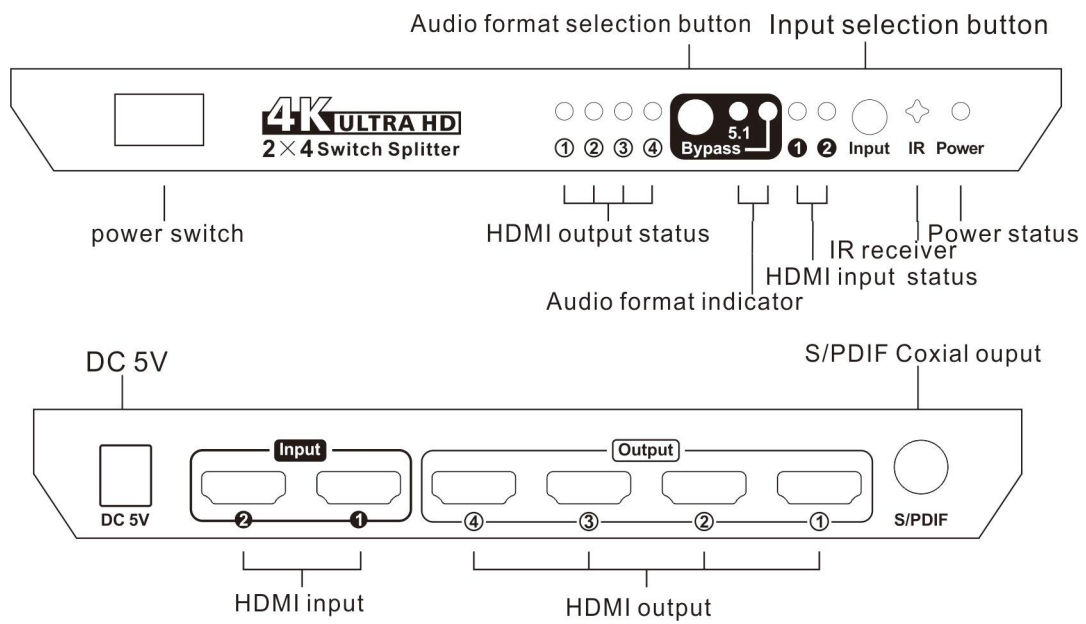

2x4 HDMI Switch Splitter

HSP0204A10

The HDMI splitter(HSP0204A10) for 4K HDMI distributes the one of two Ultra HD HDMI source to four Ultra HD displays simultaneously, without loss of quality or resolution. This product works with any Ultra HD source and supports resolutions up to 4K. It features Fast Switching Technology, and supports HDCP, Deep Color, 3DTV pass-through, and lossless audio formats such as Dolby® TrueHD and DTS-HD® Master Audio™.

Application:

The HDMI splitter(HSP0204A10) is applied to TV stores, exhibition hall, bars, KTV clubs, schools, hospitals, hotel lobbies, retail establishments and any other installations where Ultra HD AV content from an HDMI source needs to be displayed simultaneously on up to four Ultra HD displays.

Features:

- With 2 input sources, either one can be distributed to 4 Ultra HD displays.
- Support extracted digital audio output via coaxial.
- HDCP 1.4 compliant.
- Support resolution up to Ultra HD 4K 30Hz.
- Support up to 36 bit/pixel Deep Color.
- Support LPCM 7.1, Dolby® TrueHD, Dolby Digital® Plus, and DTS-HD® Master Audio™.
- Support HDMI cable length up to 10 meters.

Packing List:

- 1 * 2x4 HDMI Switch Splitter
- 1 * DC 5V 1A Power Adapter
- 1 * IR Remote Control
- 1 * Quick-Start Guide

Panel Description:

Connection diagram:

Specification:

HSP0204A10	2x4 HDMI Switch /Splitter	
Functionality:		
Port selection	Front panel buttons	Yes
	IR remote control	Yes
Technical:		
Resolution	Up to Ultra HD 4K 30Hz	
HDCP version	1.4	
Data rate	10.2 Gbps	
Input	2* HDMI Type A, 24/26 AWG cable up to 5M (1080P60Hz)	
Output	4* HDMI Type A, 24/26 AWG cable up to 15M (1080P60Hz)	
ESD protection	Human body model - $\pm 8\text{kV}$ (Air-gap discharge)	
Mechanical:		
Chasing material	Aluminum Alloy	
Product	Dimension	198 (L) x 82 (W) x 24 (H) mm
	Weight	249g
Item	Dimension	245 (L) x 135 (W) x 90 (H) mm
	Weight	524g
Carton	Dimension	515 (L) x 285 (W) x 470 (H) mm
	Quantity	20pcs
	Total Weight	11.33kg