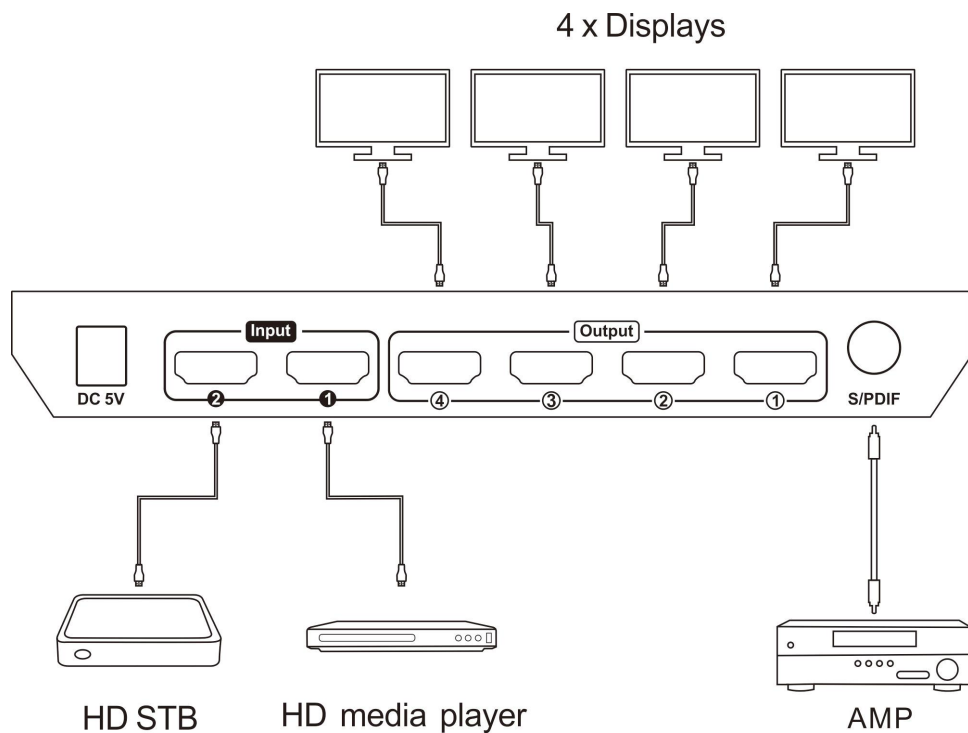

2x4 HDMI Switch Splitter

HSP0204A10

The HDMI splitter(HSP0204A10) for 4K HDMI distributes the one of two Ultra HD HDMI source to four Ultra HD displays simultaneously, without loss of quality or resolution. This product works with any Ultra HD source and supports resolutions up to 4K. It features Fast Switching Technology, and supports HDCP, Deep Color, 3DTV pass-through, and lossless audio formats such as Dolby® TrueHD and DTS-HD® Master Audio™.

Application:

The HDMI splitter(HSP0204A10) is applied to TV stores, exhibition hall, bars, KTV clubs, schools, hospitals, hotel lobbies, retail establishments and any other installations where Ultra HD AV content from an HDMI source needs to be displayed simultaneously on up to four Ultra HD displays.

Features:

- With 2 input sources, either one can be distributed to 4 Ultra HD displays.
- Support extracted digital audio output via coaxial.
- HDCP 1.4 compliant.
- Support resolution up to Ultra HD 4K 30Hz.
- Support up to 36 bit/pixel Deep Color.
- Support LPCM 7.1, Dolby® TrueHD, Dolby Digital® Plus, and DTS-HD® Master Audio™.
- Support HDMI cable length up to 10 meters.

Packing List:

- 1 * 2x4 HDMI Switch Splitter
- 1 * DC 5V 1A Power Adapter
- 1 * IR Remote Control
- 1 * Quick-Start Guide

Panel Description:

Connection diagram:

Specification:

HSP0204A10	2x4 HDMI Switch /Splitter	
Functionality:		
Port selection	Front panel buttons	Yes
	IR remote control	Yes
Technical:		
Resolution	Up to Ultra HD 4K 30Hz	
HDCP version	1.4	
Data rate	10.2 Gbps	
Input	2* HDMI Type A, 24/26 AWG cable up to 5M (1080P60Hz)	
Output	4* HDMI Type A, 24/26 AWG cable up to 15M (1080P60Hz)	
ESD protection	Human body model - $\pm 8\text{kV}$ (Air-gap discharge)	
Mechanical:		
Chasing material	Aluminum Alloy	
Product	Dimension	198 (L) x 82 (W) x 24 (H) mm
	Weight	249g
Item	Dimension	245 (L) x 135 (W) x 90 (H) mm
	Weight	524g
Carton	Dimension	515 (L) x 285 (W) x 470 (H) mm
	Quantity	20pcs
	Total Weight	11.33kg