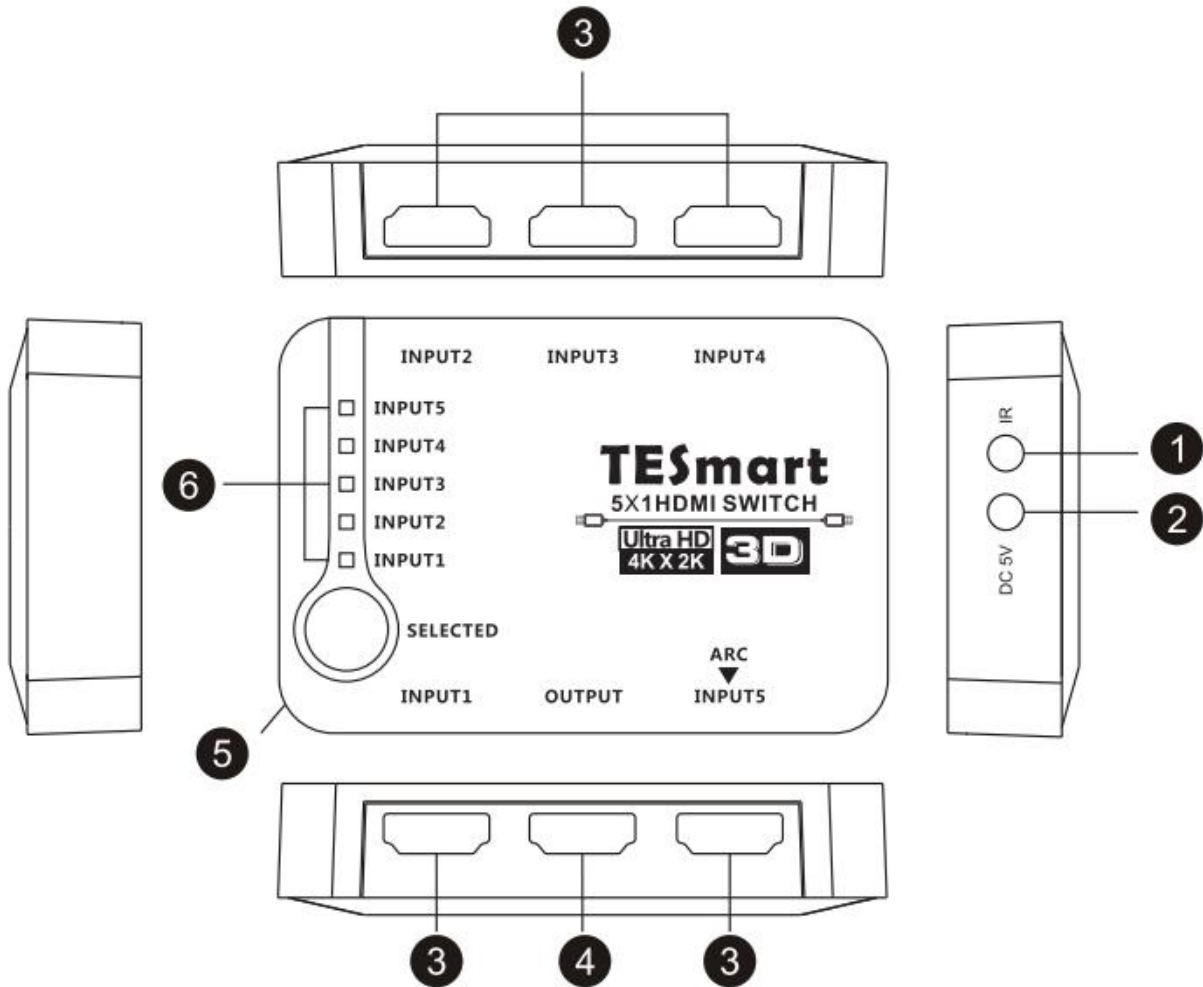

5x1 HDMI Switcher with IR

HSW0501A10

The 5 Ports HDMI Switcher HSW0501A10, allows up to 5 Ultra HD or Full HD sources to be routed to 1 Ultra HD display. This product supports resolutions up to 4K (3840 x 2160 @ 30Hz). HDCP, ARC, Deep Color, 3DTV pass-through, and lossless audio formats such as LPCM 7.1, Dolby® TrueHD, and DTS-HD Master Audio™ are also supported. Each Ultra HD source can be switched to the display using the front panel push-button control or the included IR remote. Support automatic input source detection, when attach new input device to the switcher, the switcher will switch to this just plugged in source automatically.

- 1 * 5x1 HDMI Switch
- 1 * IR Remote control
- 1 * IR Receiver Cable
- 1 * USB Power Cable
- 1 * Quick-Start Guide

Panel descriptions

ID	Name	Description
1	IR receiver	Receive IR remote signal
2	DC 5V	DV 5V power supply
3	HDMI input	Connect to HDMI source devices
4	HDMI output	Connect to HDMI display
5	Input selection button	Select input source
6	Input selection status	Indicate current active selected input source

Connection Diagram

Specification

HSW0501A10	5x1 HDMI Switcher with IR	
Technical		
HDCP compliance	Yes	
Auto to get EDID	Yes	
Data rate	10.2 Gbps	
Max. Resolution	3840*2160P@30Hz	
Audio support	Surround sound(up to 7.1ch) or stereo digital audio	
ESD protection	Human body model - $\pm 8kV$ (Air-gap discharge)	
Input	5* HDMI Type A, 1* IR receiver	
Output	1* HDMI Type A	
Mechanical		
Chasing material	Plastics	
Power supply	DC 5V 1A or powered by HDMI	
Operating/Storage temperature	0 to 70 degree/-40 to 85 degree	
Operating Humidity	10 to 90% RH	
Product	Dimension	88(L) x 60 (W) x 19 (H) mm
	Weight	60g
Item	Dimension	157 (L) x 90 (W) x 76 (H) mm
	Weight	226g
Carton	Dimension	490 (L) x 360 (W) x 360 (H) mm
	Quantity	48pcs
	Total Weight	11.698kg