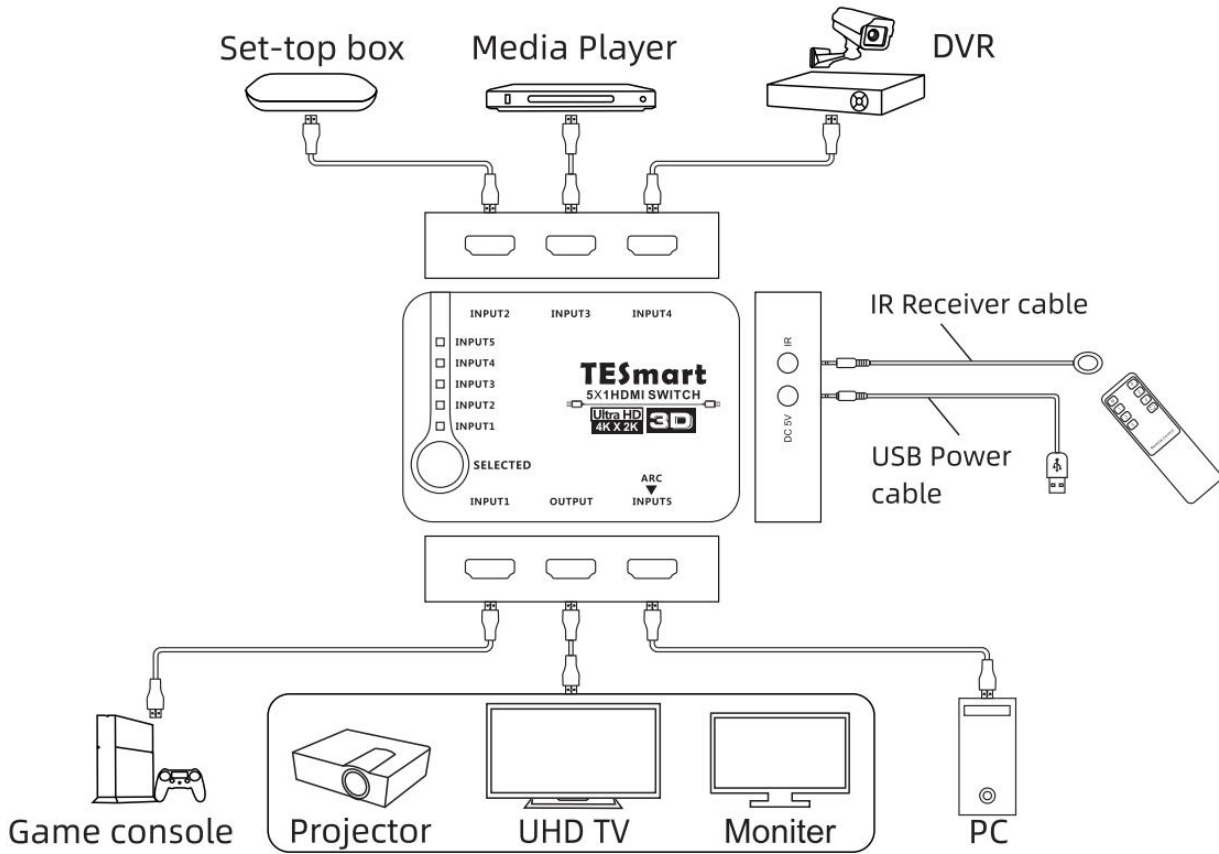

Connection Diagram